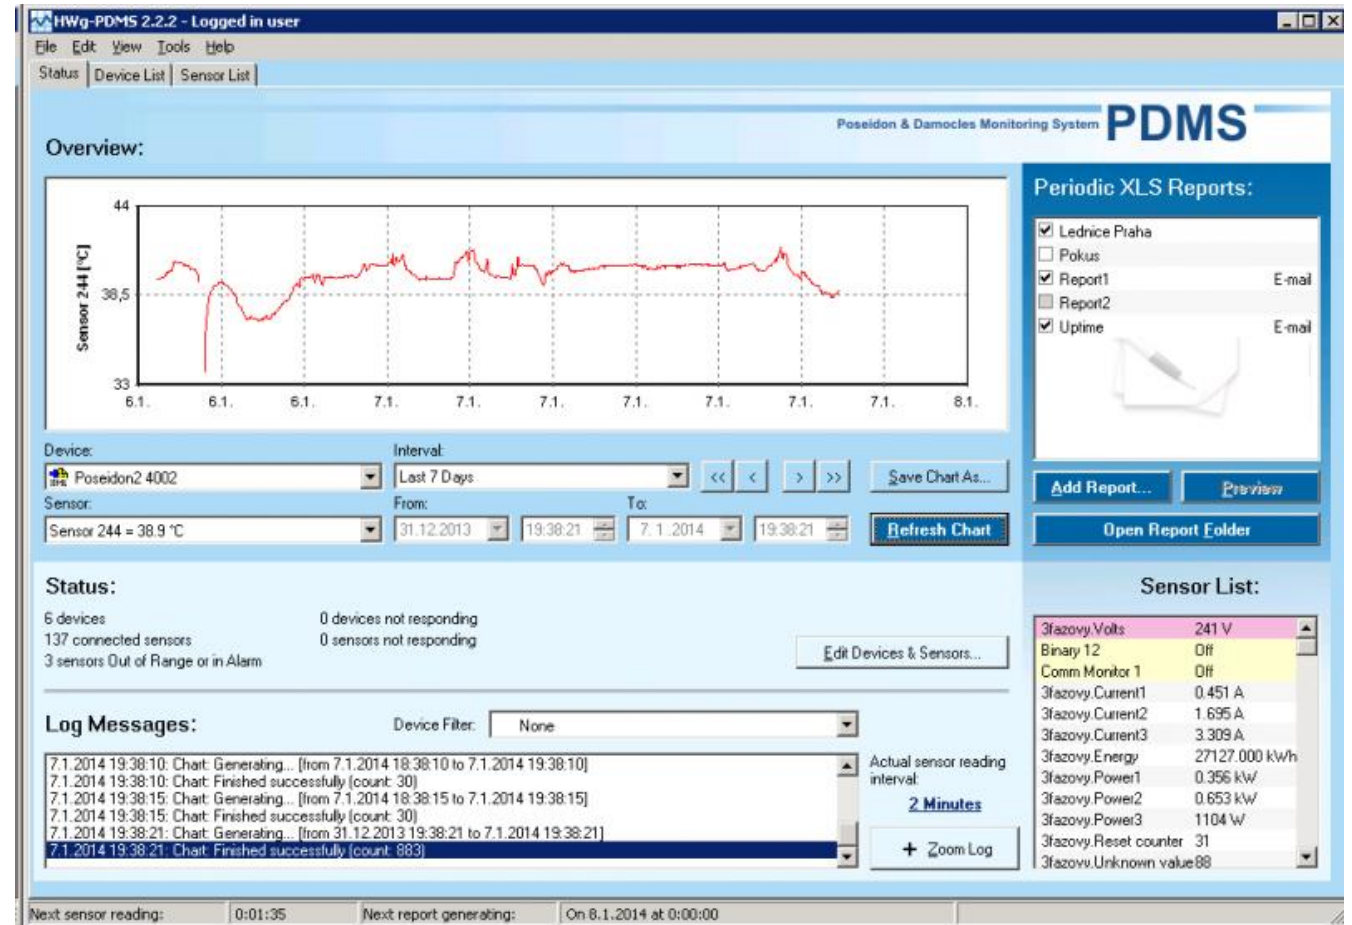

+ Add Device

SOFTWARE

HW group software or dozens of third party monitoring apps.

- Windows monitoring SW (PDMS)
- Mass configuration and upgrades
- Tools for sensor calibration
- Free SDK for developers