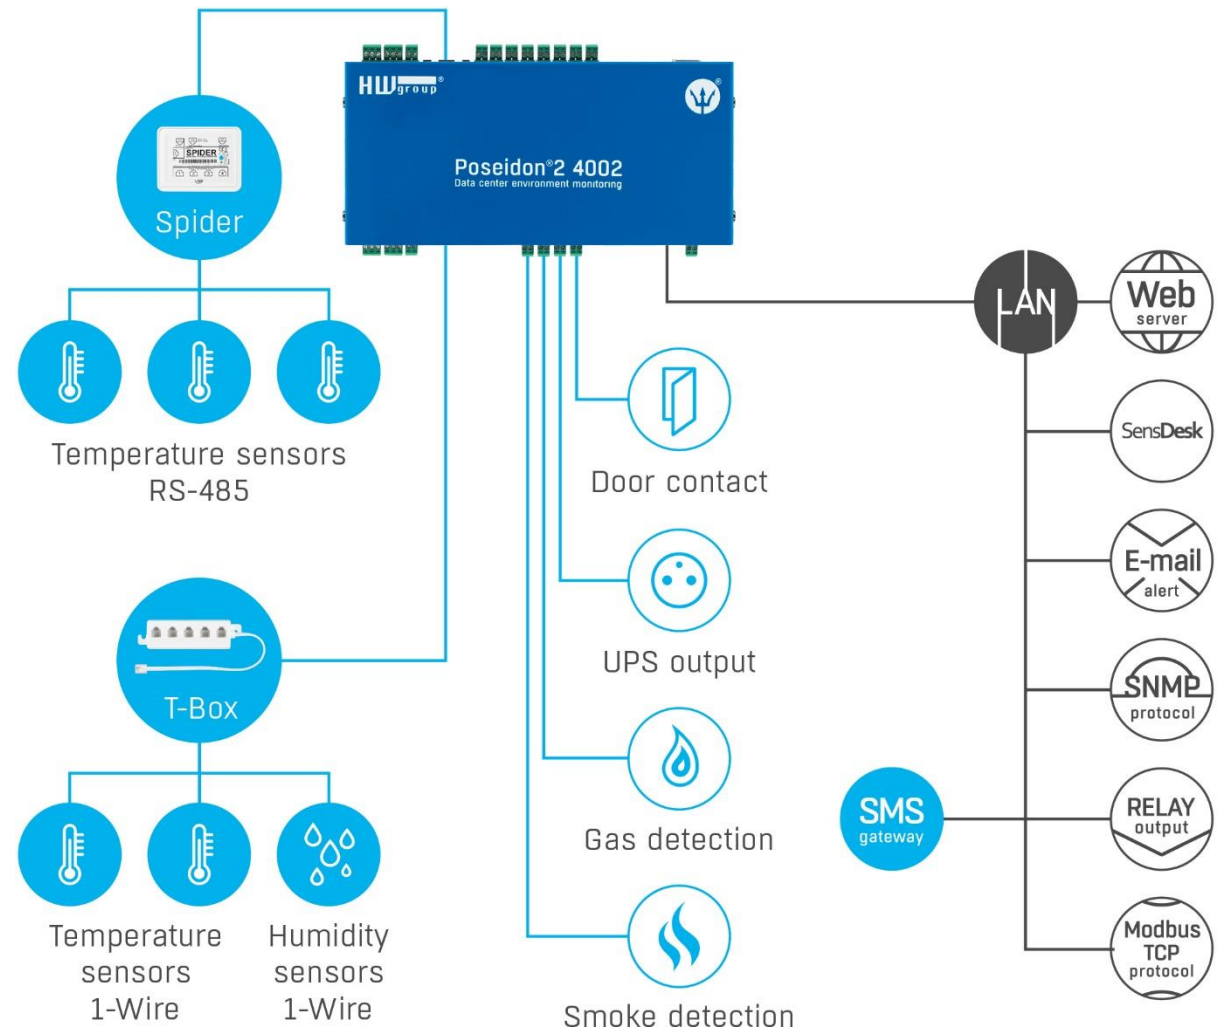

Time	Location	Temperature	Unit	Status
10:30:29	Canada	2	WLD	✓
10:30:26	India	45.3	°C	✓
	Japan	24,6	°C	✓
		0	none unit	✗

IoT SYSTEM

HWg SYSTEM

Full range of products from the sensors to the software and portal.

- Full ecosystem of products
- Simple topology and wiring
- Low integration costs
- Immediate availability of measured data
- Remote management of devices
- Stable and duplex connection
- Secure and compatible

SENSORS

Many options to fit all installation needs.

- Portfolio of over 100 sensors
- Industrial precision and quality testing
- 1-wire / 1-wire UNI / RS-485 / binary
- Cable, rack mount, wall mount, DIN rail...

DEVICES

Simple one task devices or complex monitoring units.

- Devices are autonomous, some require a portal
- Ethernet, WiFi, GPRS, GSM, LTE
- Battery powered NB-IoT devices
- LTE – M ready
- Alarming over SNMP, E-mail, SMS, MQTT, remote outputs, Modbus TCP, HWg Push...